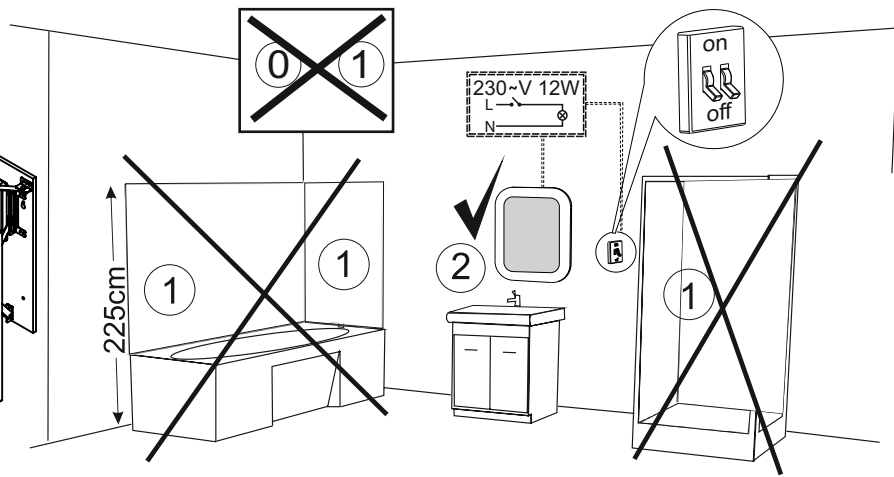

Get. 8060

home. made by miior.

www.miior.com

							LED 12V	230~V 12W
							230~V 50Hz	