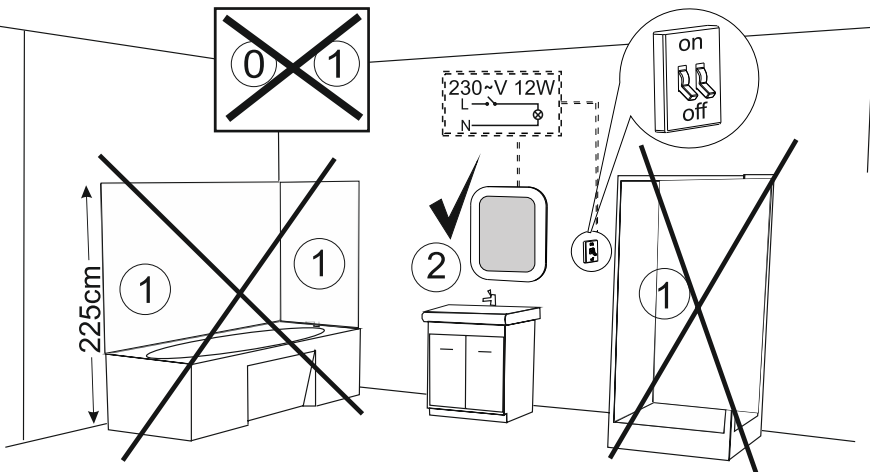

Pul. 9060

home. made by miior.

www.miior.com

009-000 009-001

009-002 009-003

LED 12V	230~V 12W
230~V 50Hz	